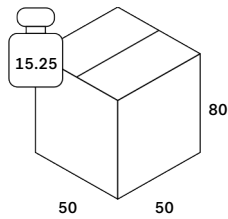

## Dimensions

General Dimensions	
Width (cm)	<b>45</b>
Depth (cm)	<b>45</b>
Height (cm)	<b>74</b>
Net weight (kg)	<b>13.1</b>

## Packaging

Packaging General	
Packaging with outer crate	No
Packaging with inner pallet	No
Carton box density (burst strength)	<b>150 lbs per square inch</b>

Packaging Material Details				
Material	Weight (gram)	Percentage	Recycled	Recyclable
PE	25	1%	Yes	No
LDPE	16	Less than 1%	Yes	No
CARTON/PAPER	2,109	98%	Yes	No

## Packaging Details

Pack length (cm)	50	Vol (m3)	0.2
Pack width (cm)	50	GW (kg)	15.25
Pack thickness (cm)	80	EAN	5404023628459

## Dimensions

Attribute	Value
Leg shape	<b>Round</b>
Leg size	<b>Tube: dia. 6.03 cm; metal plate dia. 45 cm cm</b>
Leg height	<b>73.5 cm</b>
Free height under furniture	<b>73.5 cm</b>